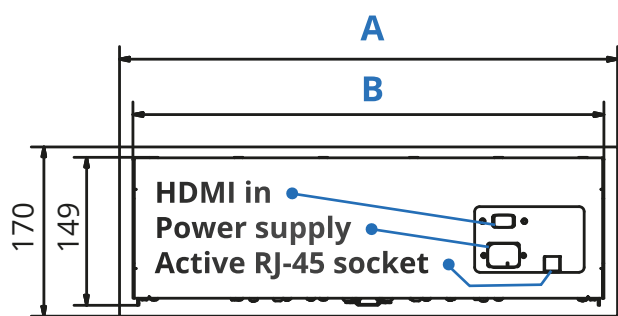

Compact solutions for smaller screens

The M Series is a Cartridge-type lift, which can be mounted very easily in any furniture. It requires only a rectangle hole in which you need to mount the lift - and that's about it. Button operated, has an active RJ-45 Port for all the Sabaj Accessories. Perfect for lifting PC screens and smaller TVs. Conference rooms most favourite - possibility to set a one-triggers-all manner, so you can place unlimited numbers of those in a line. Can also be used in kitchens, living rooms and offices. Anywhere you might need hiding your screen and having a flat table. Equipped in the most popular small-screen VESA mounts - from 50x50 up to 200x200.

Serial connection
compatible

Active
RJ-45 socket

HDMI
port

5 year
warranty

Mounting hole depending on the model

Specification			
	M-2 Eco	M-3 Eco	M-4 Eco
lifting capacity	10 kg / 22 lb		
lifting height	410 mm / 16"	460 mm / 18"	460mm / 18"
lifting speed	15 s full extend		
max. VESA	200x200		
max screen size	420x380x70 mm	545x420x70 mm	680x420x70 mm
mounting hole	475x150 mm	595x150 mm	730x150 mm
screen connections	230V power supply, HDMI		
power consumption	9,6W		
power supply	230V		
finish	INOX / BLACK		

Bottom view

Top view

Front view

Side view

Dimensions [mm]

	M-2 Eco	M-3 Eco	M-4 Eco
A	500	620	755
B	473	593	728
C	632	682	682
D	1082	1182	1182