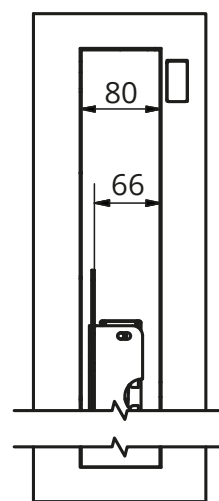

Compact solutions for smaller screens

The M Series is a Cartridge-type lift, which can be mounted very easily in any furniture. It requires only a rectangle hole in which you need to mount the lift - and that's about it. Button operated, has an active RJ-45 Port for all the Sabaj Accessories. Perfect for lifting PC screens and smaller TVs. Conference rooms most favourite - possibility to set a one-triggers-all manner, so you can place unlimited numbers of those in a line. Can also be used in kitchens, living rooms and offices. Anywhere you might need hiding your screen and having a flat table. Equipped in the most popular small-screen VESA mounts - from 50x50 up to 200x200.

Serial connection
compatible

Active
RJ-45 socket

HDMI
port

5 year
warranty

Mounting hole depending on the model

Specification			
	M-2 Eco	M-3 Eco	M-4 Eco
lifting capacity	10 kg / 22 lb		
lifting height	410 mm / 16"	460 mm / 18"	460mm / 18"
lifting speed	15 s full extend		
max. VESA	200x200		
max screen size	420x380x70 mm	545x420x70 mm	680x420x70 mm
mounting hole	475x150 mm	595x150 mm	730x150 mm
screen connections	230V power supply, HDMI		
power consumption	9,6W		
power supply	230V		
finish	INOX / BLACK		

Bottom view

Top view

Front view

Side view

Dimensions [mm]

	M-2 Eco	M-3 Eco	M-4 Eco
A	500	620	755
B	473	593	728
C	632	682	682
D	1082	1182	1182