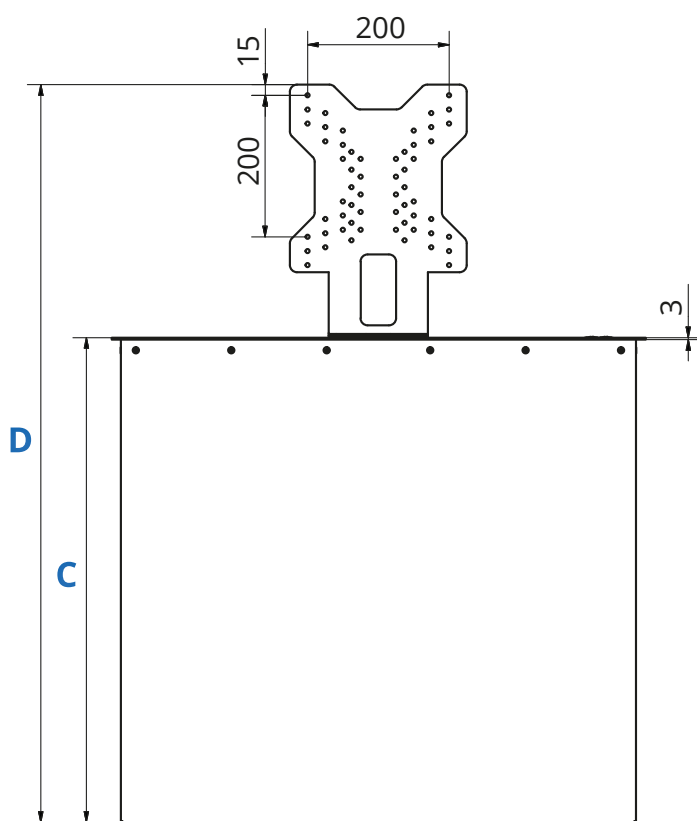

Compact solutions for smaller screens

The M Series is a Cartridge-type lift, which can be mounted very easily in any furniture. It requires only a rectangle hole in which you need to mount the lift - and that's about it. Button operated, has an active RJ-45 Port for all the Sabaj Accessories. Perfect for lifting PC screens and smaller TVs. Conference rooms most favourite - possibility to set a one-triggers-all manner, so you can place unlimited numbers of those in a line. Can also be used in kitchens, living rooms and offices. Anywhere you might need hiding your screen and having a flat table. Equipped in the most popular small-screen VESA mounts - from 50x50 up to 200x200.

Serial connection
compatible

Active
RJ-45 socket

HDMI
port

5 year
warranty

Mounting hole depending on the model

Specification			
	M-2 Eco	M-3 Eco	M-4 Eco
lifting capacity	10 kg / 22 lb		
lifting height	410 mm / 16"	460 mm / 18"	460mm / 18"
lifting speed	15 s full extend		
max. VESA	200x200		
max screen size	420x380x70 mm	545x420x70 mm	680x420x70 mm
mounting hole	475x150 mm	595x150 mm	730x150 mm
screen connections	230V power supply, HDMI		
power consumption	9,6W		
power supply	230V		
finish	INOX / BLACK		

Bottom view

Top view

Front view

Side view

Dimensions [mm]

	M-2 Eco	M-3 Eco	M-4 Eco
A	500	620	755
B	473	593	728
C	632	682	682
D	1082	1182	1182