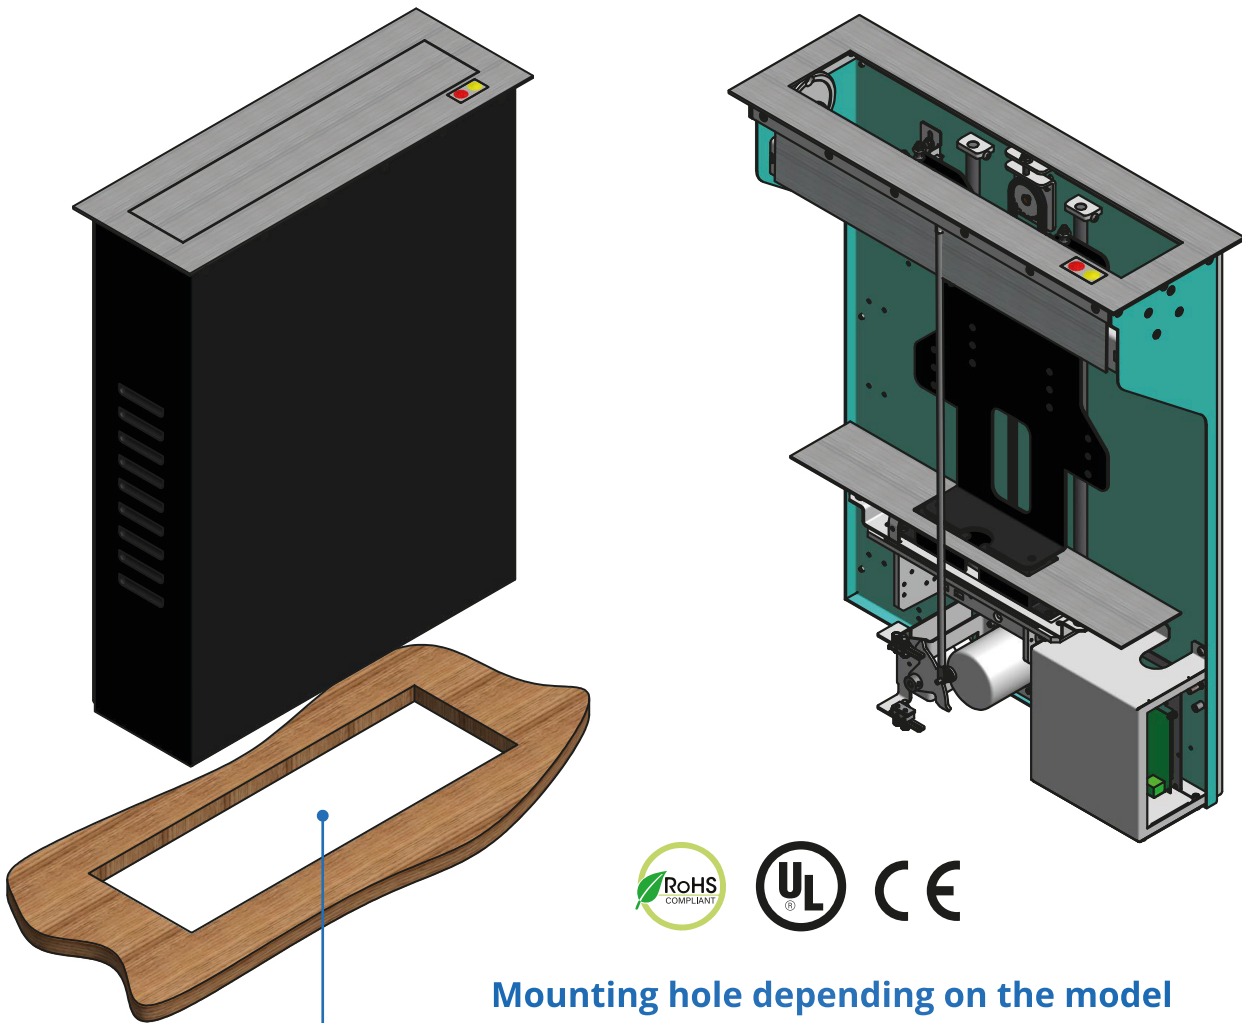

Compact solutions for smaller screens

The M Series is a Cartridge-type lift, which can be mounted very easily in any furniture. It requires only a rectangle hole in which you need to mount the lift - and that's about it. Button operated, has an active RJ-45 Port for all the Sabaj Accessories. Perfect for lifting PC screens and smaller TVs. Conference rooms most favourite - possibility to set a one-triggers-all manner, so you can place unlimited numbers of those in a line. Can also be used in kitchens, living rooms and offices. Anywhere you might need hiding your screen and having a flat table. Equipped in the most popular small-screen VESA mounts - from 50x50 up to 200x200.

Serial connection
compatible

Active
RJ-45 socket

HDMI
port

5 year
warranty

Mounting hole depending on the model

Specification			
	M-2 Eco	M-3 Eco	M-4 Eco
lifting capacity	10 kg / 22 lb		
lifting height	410 mm / 16"	460 mm / 18"	460mm / 18"
lifting speed	15 s full extend		
max. VESA	200x200		
max screen size	420x380x70 mm	545x420x70 mm	680x420x70 mm
mounting hole	475x150 mm	595x150 mm	730x150 mm
screen connections	230V power supply, HDMI		
power consumption	9,6W		
power supply	230V		
finish	INOX / BLACK		

Bottom view

Top view

Front view

Side view

Dimensions [mm]

	M-2 Eco	M-3 Eco	M-4 Eco
A	500	620	755
B	473	593	728
C	632	682	682
D	1082	1182	1182