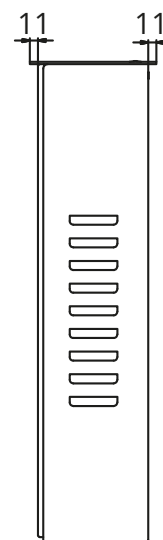

Compact solutions for smaller screens

The M Series is a Cartridge-type lift, which can be mounted very easily in any furniture. It requires only a rectangle hole in which you need to mount the lift - and that's about it. Button operated, has an active RJ-45 Port for all the Sabaj Accessories. Perfect for lifting PC screens and smaller TVs. Conference rooms most favourite - possibility to set a one-triggers-all manner, so you can place unlimited numbers of those in a line. Can also be used in kitchens, living rooms and offices. Anywhere you might need hiding your screen and having a flat table. Equipped in the most popular small-screen VESA mounts - from 50x50 up to 200x200.

Serial connection
compatible

Active
RJ-45 socket

HDMI
port

5 year
warranty

Mounting hole depending on the model

Specification			
	M-2 Eco	M-3 Eco	M-4 Eco
lifting capacity	10 kg / 22 lb		
lifting height	410 mm / 16"	460 mm / 18"	460mm / 18"
lifting speed	15 s full extend		
max. VESA	200x200		
max screen size	420x380x70 mm	545x420x70 mm	680x420x70 mm
mounting hole	475x150 mm	595x150 mm	730x150 mm
screen connections	230V power supply, HDMI		
power consumption	9,6W		
power supply	230V		
finish	INOX / BLACK		

Bottom view

Top view

Front view

Side view

Dimensions [mm]

	M-2 Eco	M-3 Eco	M-4 Eco
A	500	620	755
B	473	593	728
C	632	682	682
D	1082	1182	1182