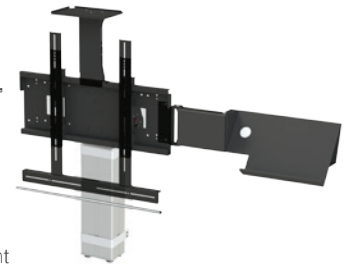

# HI-LO<sup>®</sup> Mono - Electric Wall Mount

## PRODUCT CODE 8431

SIZE	WEIGHT	VESA UP TO	WARRANTY (RTB)	DIMENSIONS
UP TO 86"	UP TO 130kg	800 x 600	5 YRS	HEIGHT 1555mm WIDTH 300mm DEPTH 246mm MOUNT WEIGHT 37kg ELECTRIC HEIGHT ADJUSTMENT 600mm

## FEATURES

**Simple elegance** - all cables are hidden within the column.

**Strong, secure fixing** - twin wall brackets with multiple fixing points, all hidden behind the column.

**Enhance the experience further with on-board accessories** - including extra deep wall brackets, sound bar mount, video conference camera mount, anti-crush bar, laptop shelf, laptop secure wall mount, floor plate, Apple TV and Intel NUC.

## SPECIFICATION

**Vertical range and position** -

600mm of electronic vertical movement

**Mount size** - universal brackets for VESA mount sizes up to 800mm and 440mm or 600mm high. Please specify when ordering.