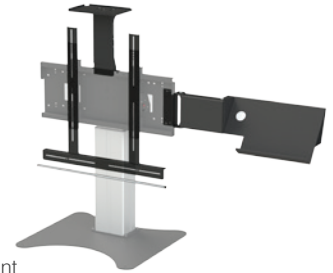

# HI-LO<sup>®</sup> Mono - Electric - Free standing, Floor mount

## FEATURES

- Simple elegance** - all cables are hidden within the column.
- Supremely stable** - the sturdy base mounts directly into the floor.
- Easily access** - flush base for wheelchair access.
- Enhance the experience further with on-board accessories** - including sound bar mount, video conference camera mount, anti-crush bar, laptop shelf, laptop secure wall mount, Apple TV and Intel NUC.

## SPECIFICATION

- Vertical range and position** - 600mm of electronic vertical movement
- Mount size** - universal brackets for VESA mount sizes up to 800mm and 440mm or 600mm high. Please specify when ordering.
- Floor to centre of mount** 1140 - 1740mm
- Construction** - high quality steel with a reliable electric motor
- Warranty** - 5 year return to base warranty

The clean lines of the stand create a seamless blend with its surroundings, the base plate simply disappears in most environments. This unobtrusive plate anchors the mount to the floor, using 4x10mm fixings, for complete security and peace of mind.