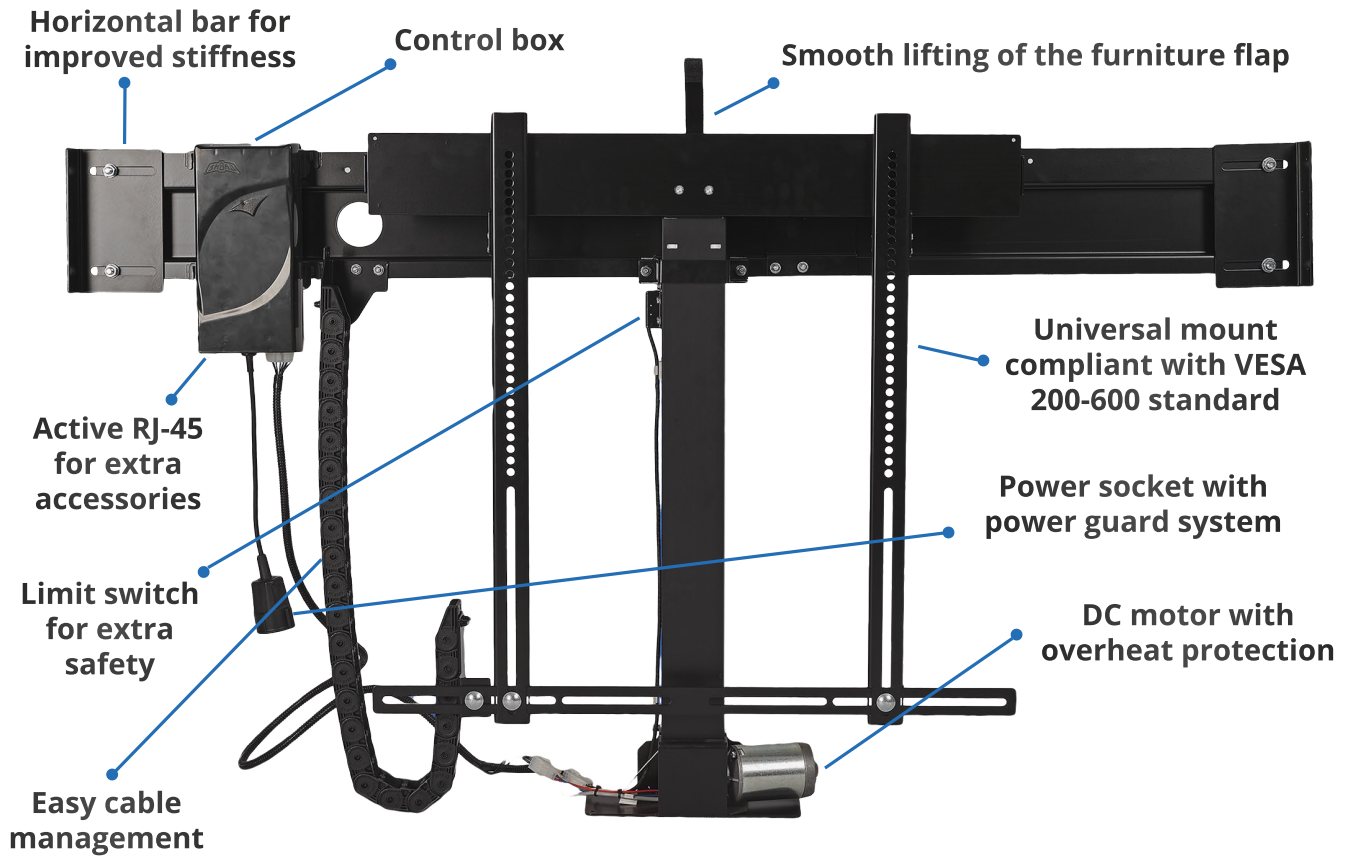

RF controlled premium cabinet lift

The Premium has all the possible perks. It can lift heavier and bigger screens than the Eco series. Unique and patented TV weighting system stops and raises the lift slightly even if a slight obstacle is encountered - therefore protecting both the unit and the users around it. Additional power cord allows connecting TV directly to the lift - no need for extra cables. Power Guard function protects the TV from lowering it when turned on - cutting the power of the screen so that it's always hidden securely. Electric motor overload protection. 5 Year warranty with over 80 thousand cycles on full load ensured. Active RJ-45 Port allows using all the SABAJ accessories with this unit. RF Operated with remote attached - RF signal can easily go through wooden furniture, eliminating the necessity of wiring antennas or receivers outside the furniture. Easy cable management with plastic chain cable carrier - to keep everything tidy and secure. Soft start and soft stop function keep the mechanism working for even longer. Universal TV mount covers VESA standards from 200x200 to 600x600 and everything in between. Extra support bar eliminates the need of a sturdy backplate on the furniture. The top and low viewing positions can be easily programmed via the control box.

RF remote control included

Easy stroke adjustment

Active RJ-45 socket + Power Guard

Safety systems

Cable guide

5 year warranty

Compatible accessories on pages 56 - 57

Specification

	K-1 Premium RF	K-2 Premium RF	K-3 Premium RF	K-5 Premium RF
lifting capacity	30 kg / 65 lb	50 kg / 110 lb	50 kg / 110 lb	50 kg / 110 lb
lifting height	720 mm / 28"	840 mm / 33"	970 mm / 38"	1025 mm / 43"
max screen height	690 mm / 27"	800 mm / 32"	860 mm / 34"	940 mm / 37"
max. VESA	400x600	600x600	600x600	600x600
lifting speed	20 mm/s			
power consumption	80W			
power supply	115V/230V			