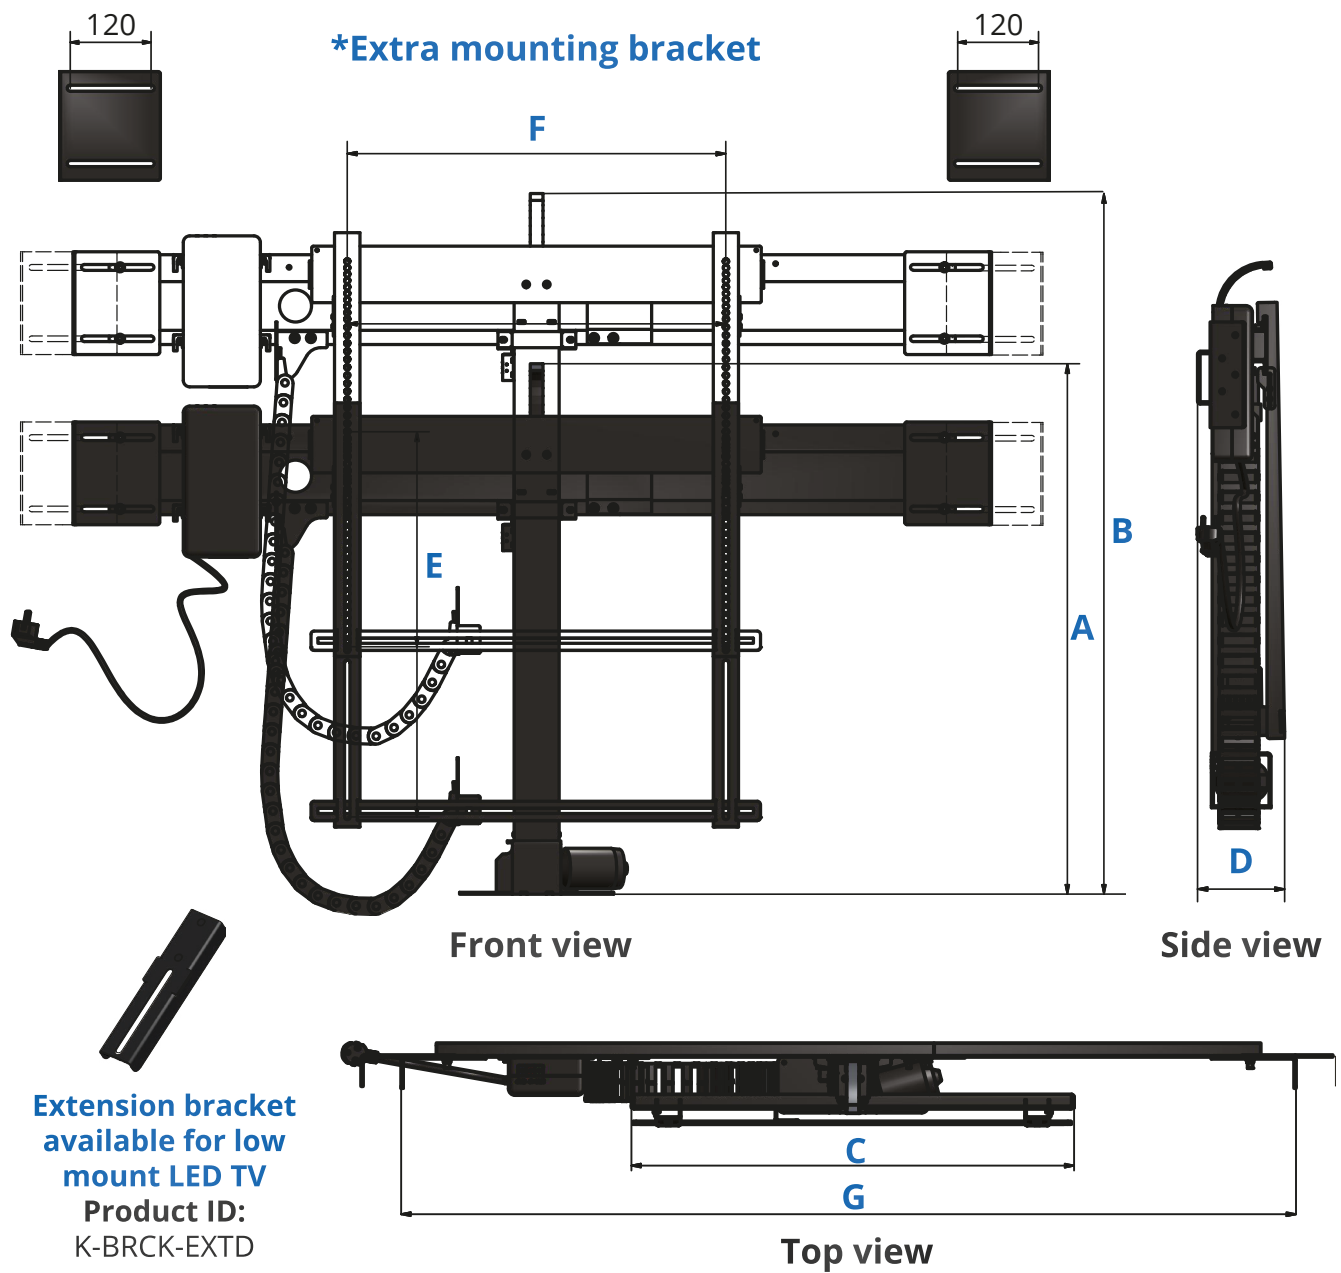

RF controlled premium cabinet lift

The Premium has all the possible perks. It can lift heavier and bigger screens than the Eco series. Unique and patented TV weighting system stops and raises the lift slightly even if a slight obstacle is encountered - therefore protecting both the unit and the users around it. Additional power cord allows connecting TV directly to the lift - no need for extra cables. Power Guard function protects the TV from lowering it when turned on - cutting the power of the screen so that it's always hidden securely. Electric motor overload protection. 5 Year warranty with over 80 thousand cycles on full load ensured. Active RJ-45 Port allows using all the SABAJ accessories with this unit. RF Operated with remote attached - RF signal can easily go through wooden furniture, eliminating the necessity of wiring antennas or receivers outside the furniture. Easy cable management with plastic chain cable carrier - to keep everything tidy and secure. Soft start and soft stop function keep the mechanism working for even longer. Universal TV mount covers VESA standards from 200x200 to 600x600 and everything in between. Extra support bar eliminates the need of a sturdy backplate on the furniture. The top and low viewing positions can be easily programmed via the control box.

	K-1 Premium RF	K-2 Premium RF	K-3 Premium RF	K-5 Premium RF
lifting capacity	30 kg / 65 lb	50 kg / 110 lb	50 kg / 110 lb	50 kg / 110 lb
lifting height	720 mm / 28"	840 mm / 33"	970 mm / 38"	1025 mm / 43"
max screen height	690 mm / 27"	800 mm / 32"	860 mm / 34"	940 mm / 37"
max. VESA	400x600	600x600	600x600	600x600
lifting speed	20 mm/s			
power consumption	80W			
power supply	115V/230V			

Dimensions [mm]				
	K-1 Premium RF	K-2 Premium RF	K-3 Premium RF	K-5 Premium RF
A	708	822	887	965
B	1428	1662	1857	1990
C	508	708	708	708
D	131	131	131	131
E	530	600	670	740
F	100-460	100-660	100-660	100-660
G	1160-1280	1320-1440	1320-1448	1550-1670
*G + extra mounting bracket	-	-	1555	1785