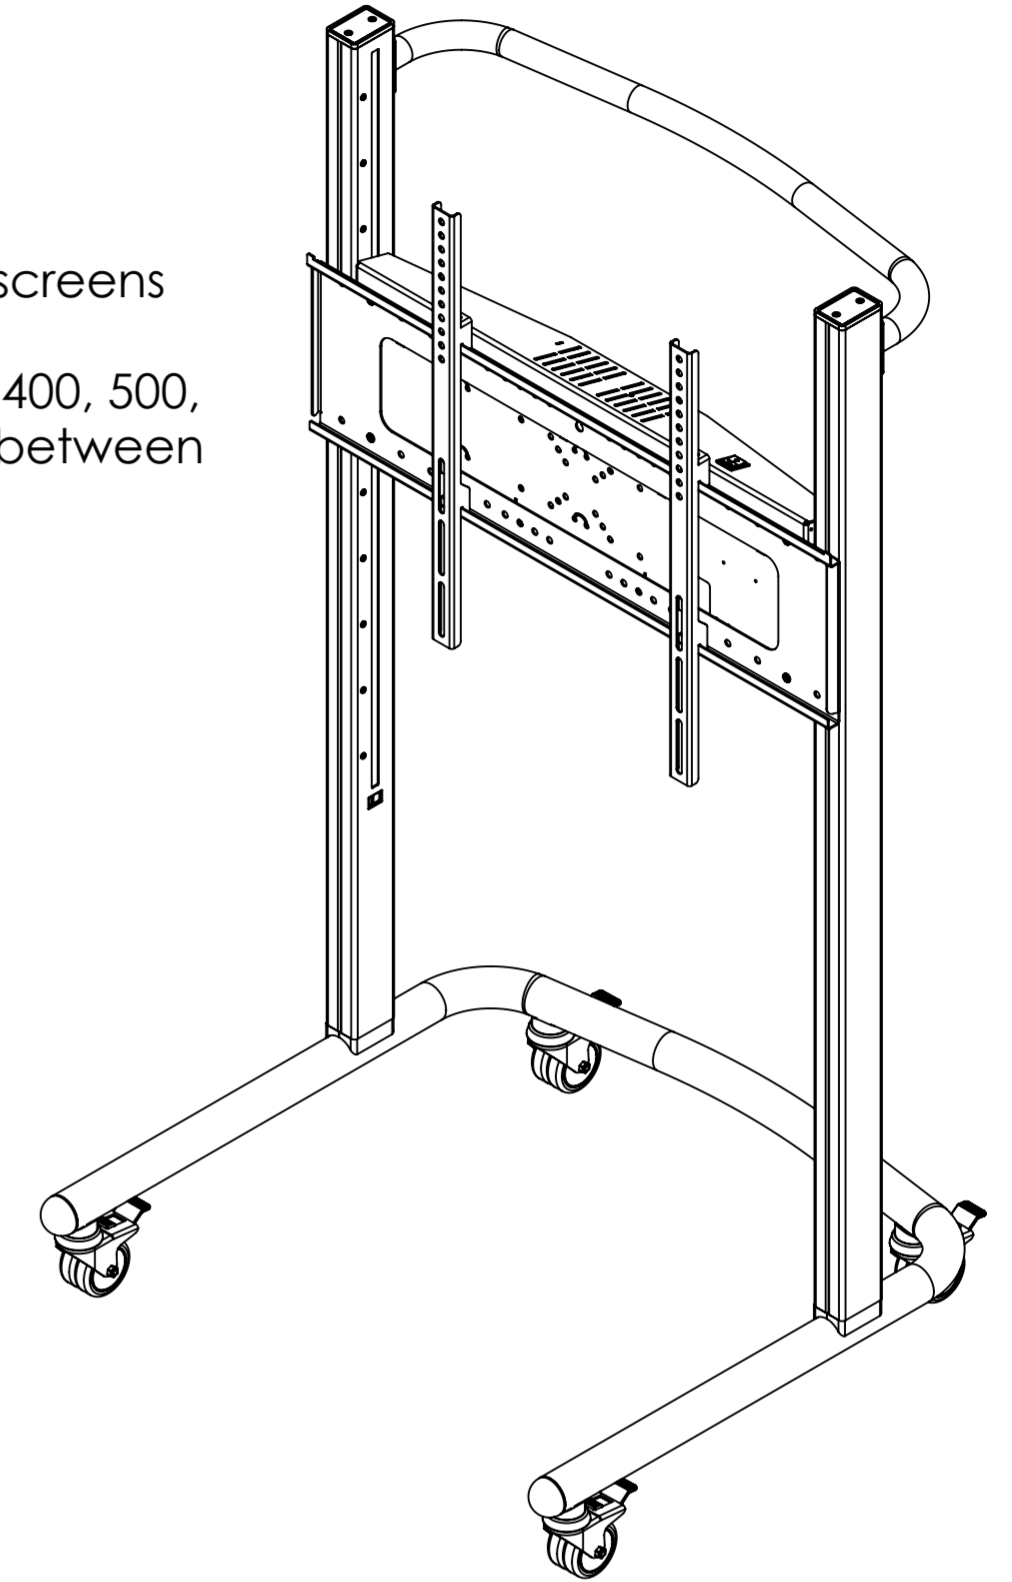

Hi-Lo Screenlift 750 Electric Trolley Mount - 8960

- Max Capacity 100KG, suitable for screens between 42 and 86in
- Suitable for VESA mounts 200, 300, 400, 500, 600, 700 and 800mm in width and between 100 and 600mm in height
- 750mm electric height adjustment between 690 and 1440mm,

*Dimensions given to a tolerance of +-3mm