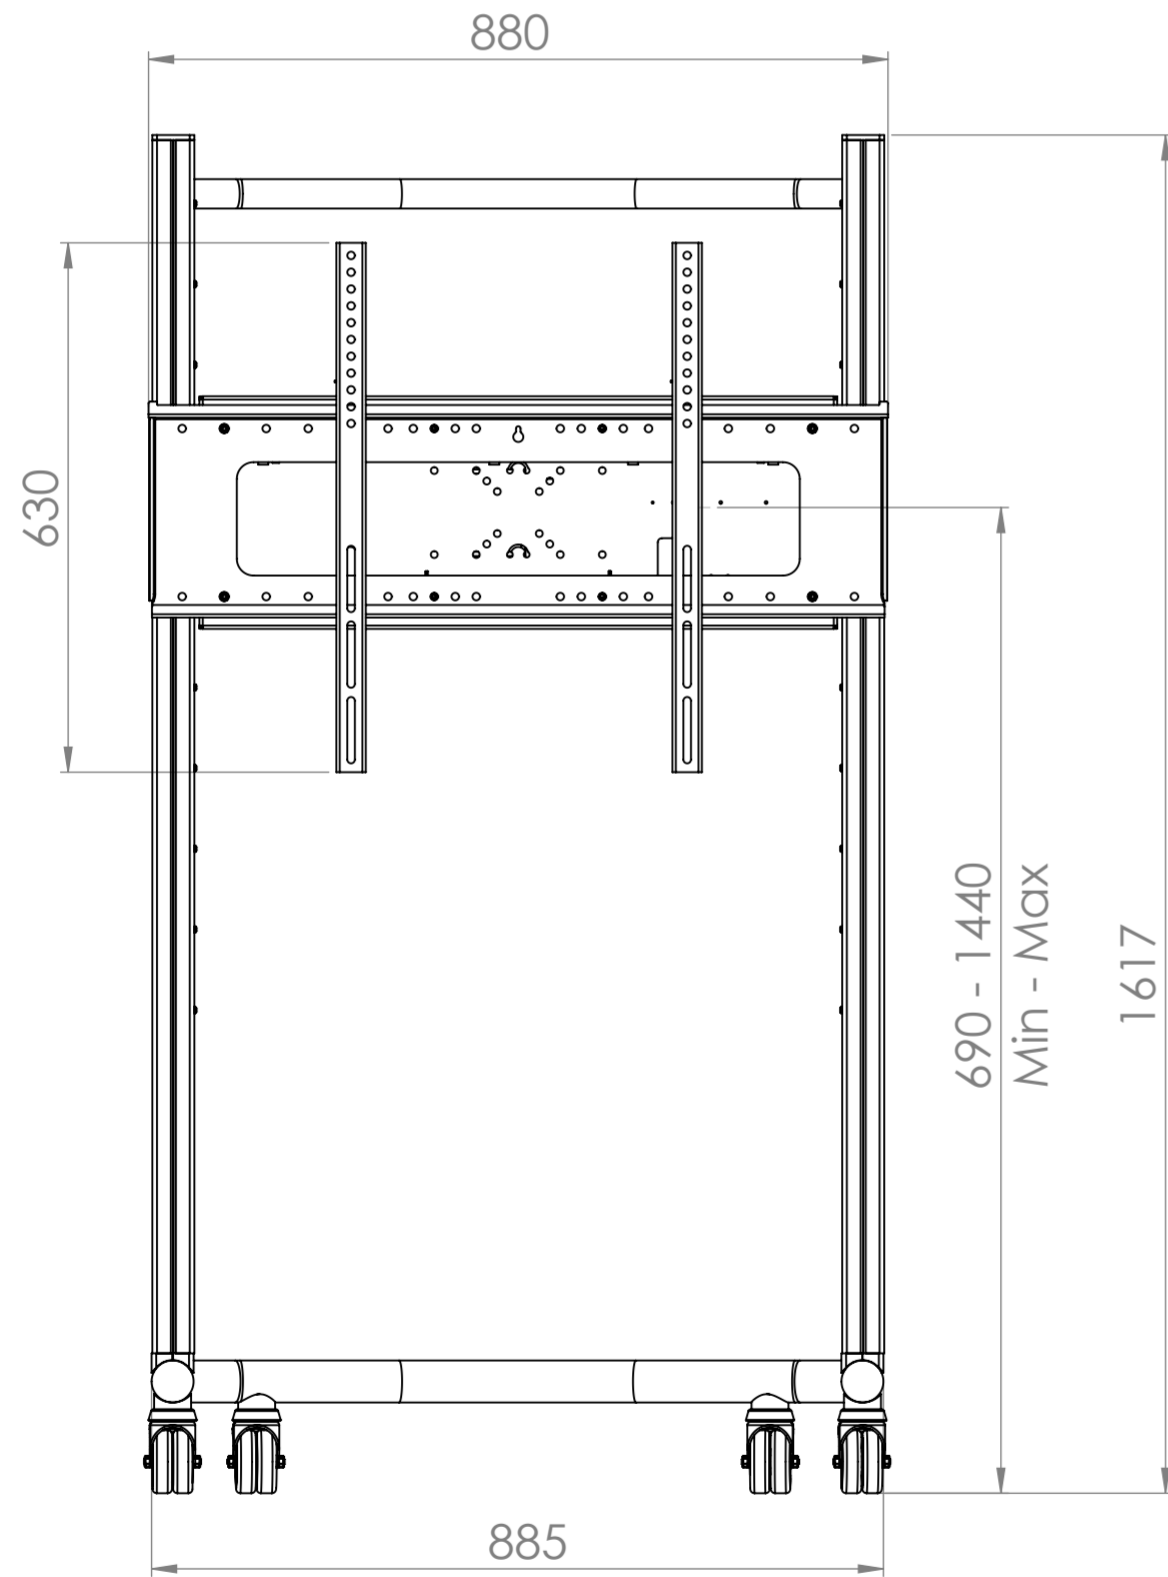

Hi-Lo Screenlift 750 Electric Trolley Mount - 8960

- Max Capacity 100KG, suitable for screens between 42 and 86in
- Suitable for VESA mounts 200, 300, 400, 500, 600, 700 and 800mm in width and between 100 and 600mm in height
- 750mm electric height adjustment between 690 and 1440mm,

*Dimensions given to a tolerance of +-3mm