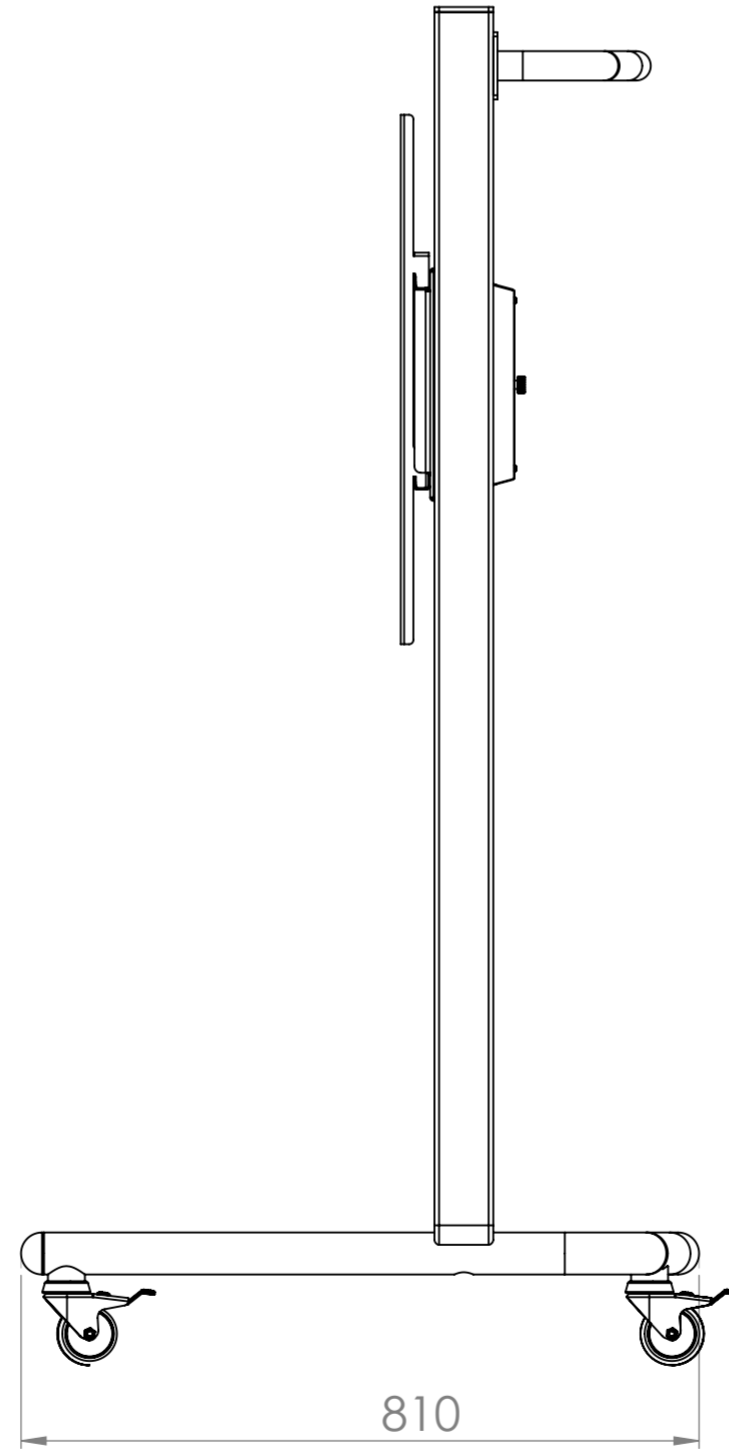

Hi-Lo Screenlift 750 Electric Trolley Mount - 8960

- Max Capacity 100KG, suitable for screens between 42 and 86in
- Suitable for VESA mounts 200, 300, 400, 500, 600, 700 and 800mm in width and between 100 and 600mm in height
- 750mm electric height adjustment between 690 and 1440mm,

*Dimensions given to a tolerance of +-3mm