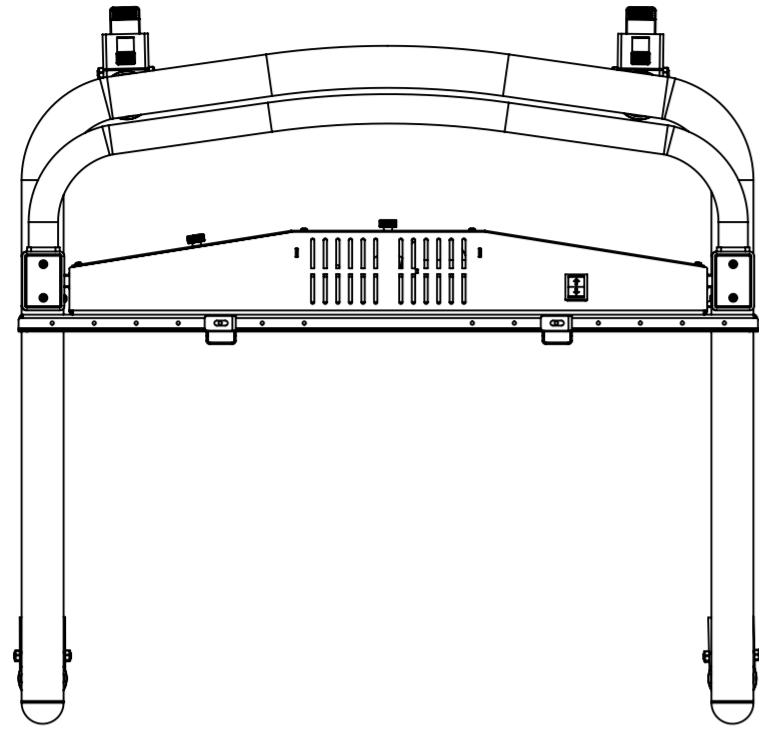

Hi-Lo Screenlift 750 Electric Trolley Mount - 8960

- Max Capacity 100KG, suitable for screens between 42 and 86in
- Suitable for VESA mounts 200, 300, 400, 500, 600, 700 and 800mm in width and between 100 and 600mm in height
- 750mm electric height adjustment between 690 and 1440mm,

*Dimensions given to a tolerance of +-3mm