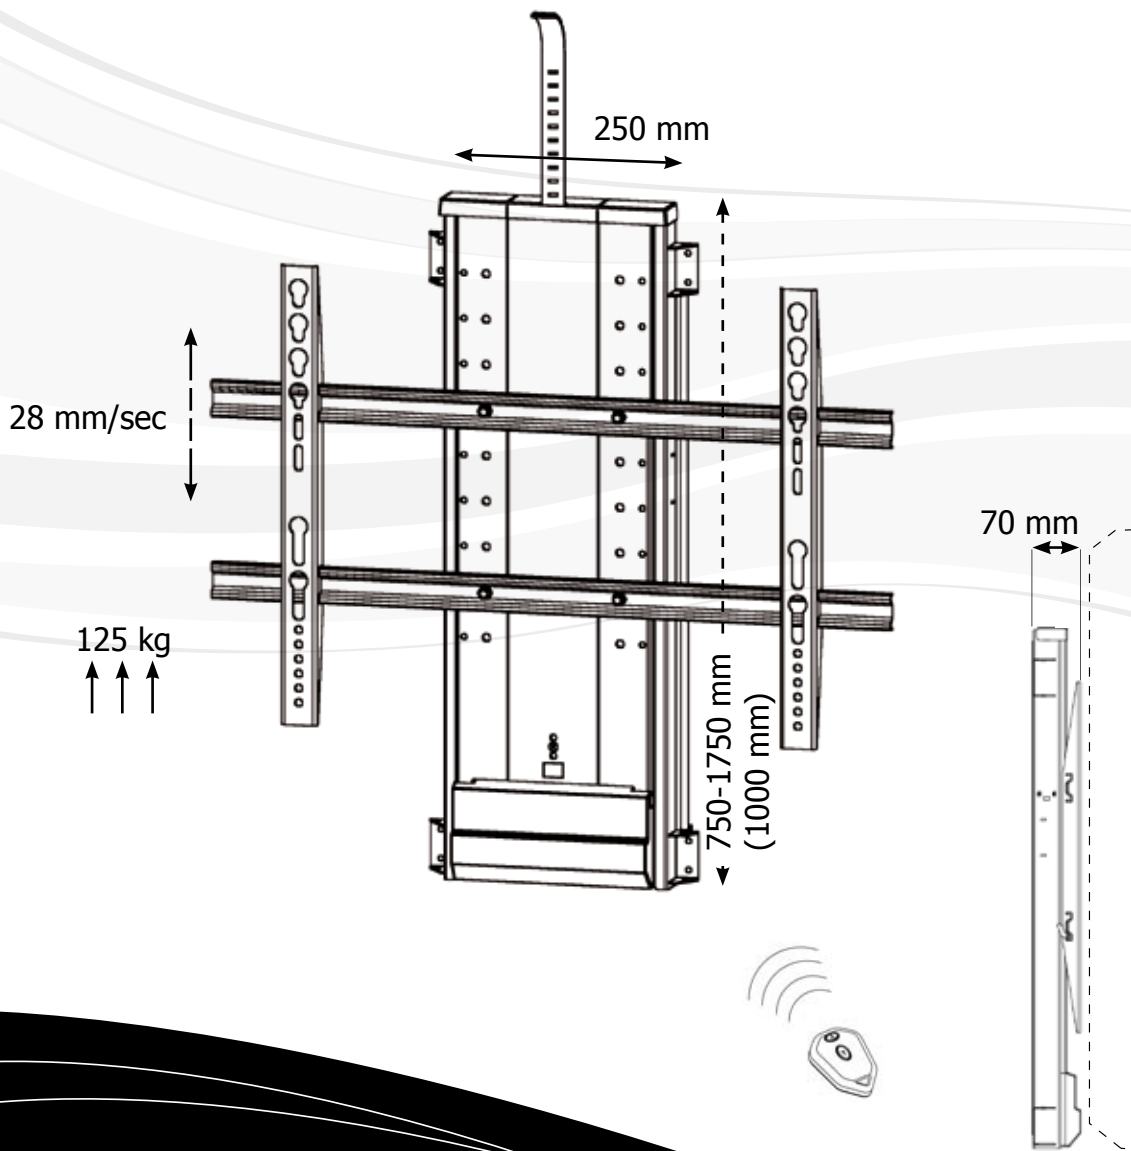

TS1000

TS1000

With a stroke of 1000mm this lift handles very large LDC/plasmas. Despite the big stroke, the unit only requires a build in height of 750mm. Featured with anti-squeeze protection. Remote controlled with RF.

TS1000 fits the following VESA:

- 200x200
- 300x300
- 400x100
- 400x400
- 600x200
- 600x400