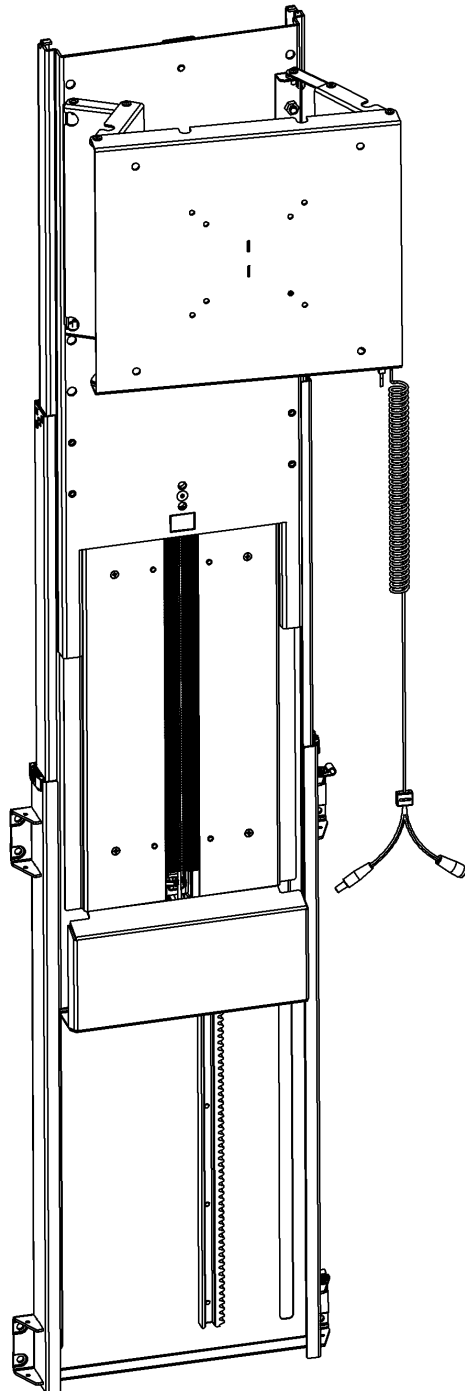

SB001 XBXX1 Swivel bracket

Assembly Instruction and Usermanual

For TSXXXXA/TSXXXXC lifts

TS700/1000 mounting showed.
On TS750 this cable clip has to
be fix to the wooden back panel.

Max allowed weight of TV mounted on SB001: 15 kg / 33 lbs
Max TV size for SB001 is 46"

For TSXXXXB lifts

TS700/1000 mounting showed.
On TS750 this cable clip has to
be fix to the wooden back panel.

Max allowed weight of TV mounted on SB001: 15 kg / 33 lbs
Max TV size for SB001 is 46"

The lift can only be operated when the SB001 swivel bracket is placed parallel to the lift. If the lift and swivel bracket are not parallel the safety switch of the swivel bracket will prohibit the supply of power.

Depending on the weight of the TV added it may be necessary to adjust the magnet (see below) to get the perfect function of the safety switch.