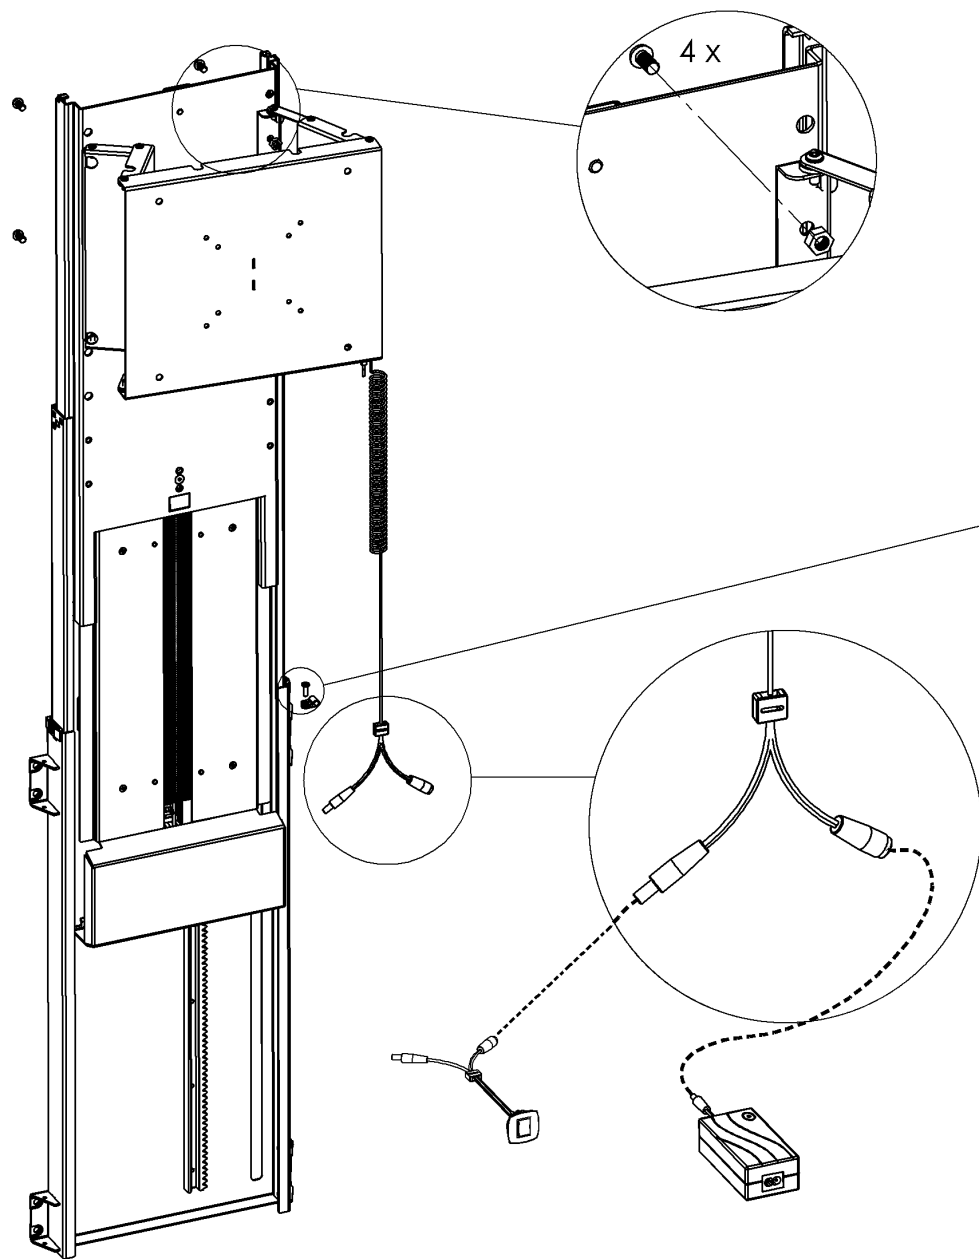

SB001 XBXX1 Swivel bracket

Assembly Instruction and Usermanual

For TSXXXXA/TSXXXXC lifts

TS700/1000 mounting showed.
On TS750 this cable clip has to
be fix to the wooden back panel.

Max allowed weight of TV mounted on SB001: 15 kg / 33 lbs
Max TV size for SB001 is 46"

For TSXXXXB lifts

TS700/1000 mounting showed.
On TS750 this cable clip has to
be fix to the wooden back panel.

Max allowed weight of TV mounted on SB001: 15 kg / 33 lbs
Max TV size for SB001 is 46"

The lift can only be operated when the SB001 swivel bracket is placed parallel to the lift. If the lift and swivel bracket are not parallel the safety switch of the swivel bracket will prohibit the supply of power.

Depending on the weight of the TV added it may be necessary to adjust the magnet (see below) to get the perfect function of the safety switch.