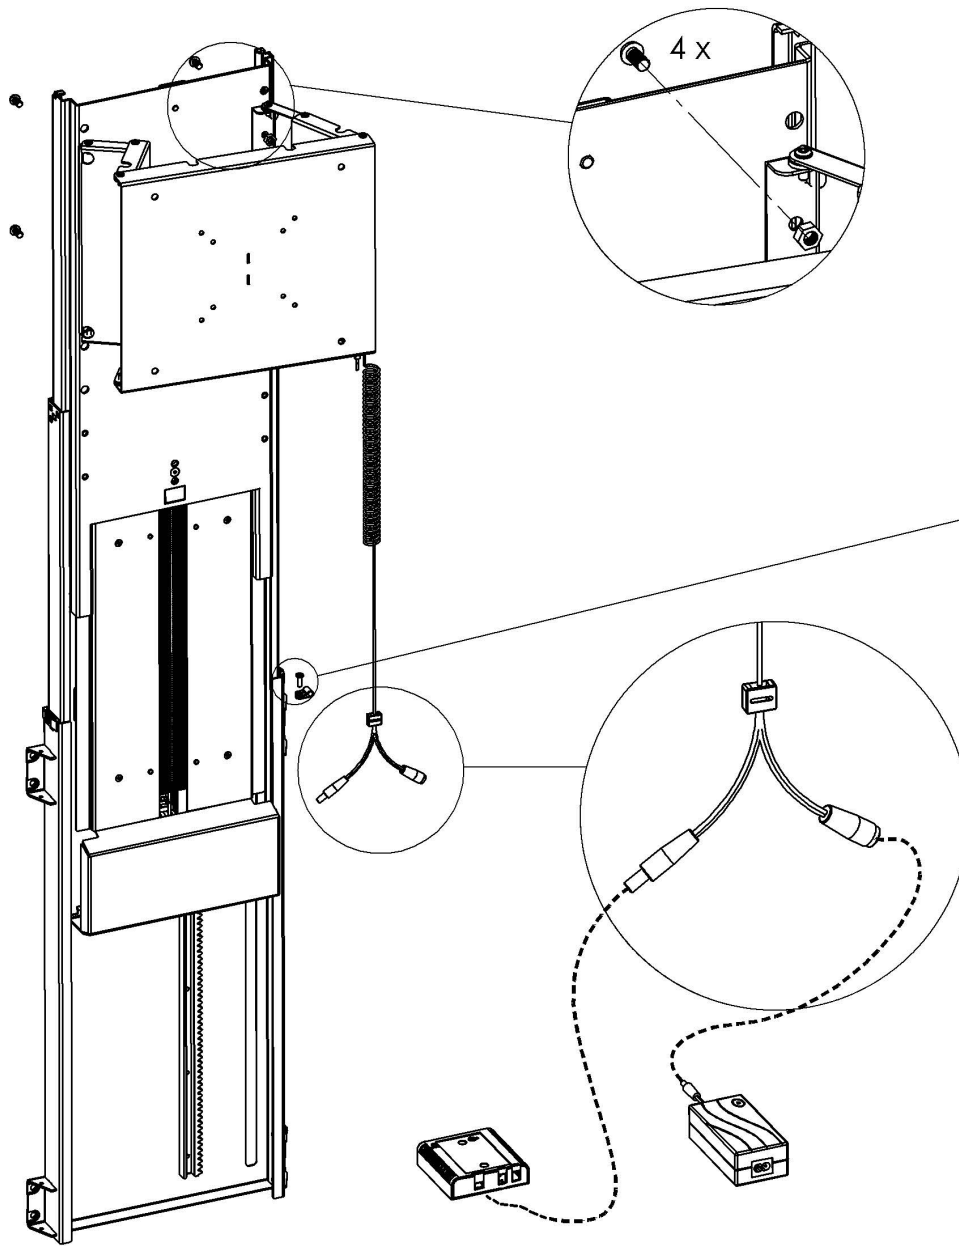

SB001 XBXX1 Swivel bracket

Assembly Instruction and Usermanual

For TSXXXXA/TSXXXXC lifts

TS700/1000 mounting showed.
On TS750 this cable clip has to
be fix to the wooden back panel.

Max allowed weight of TV mounted on SB001: 15 kg / 33 lbs
Max TV size for SB001 is 46"

For TSXXXXB lifts

TS700/1000 mounting showed.
On TS750 this cable clip has to
be fix to the wooden back panel.

Max allowed weight of TV mounted on SB001: 15 kg / 33 lbs
Max TV size for SB001 is 46"

The lift can only be operated when the SB001 swivel bracket is placed parallel to the lift. If the lift and swivel bracket are not parallel the safety switch of the swivel bracket will prohibit the supply of power.

Depending on the weight of the TV added it may be necessary to adjust the magnet (see below) to get the perfect function of the safety switch.