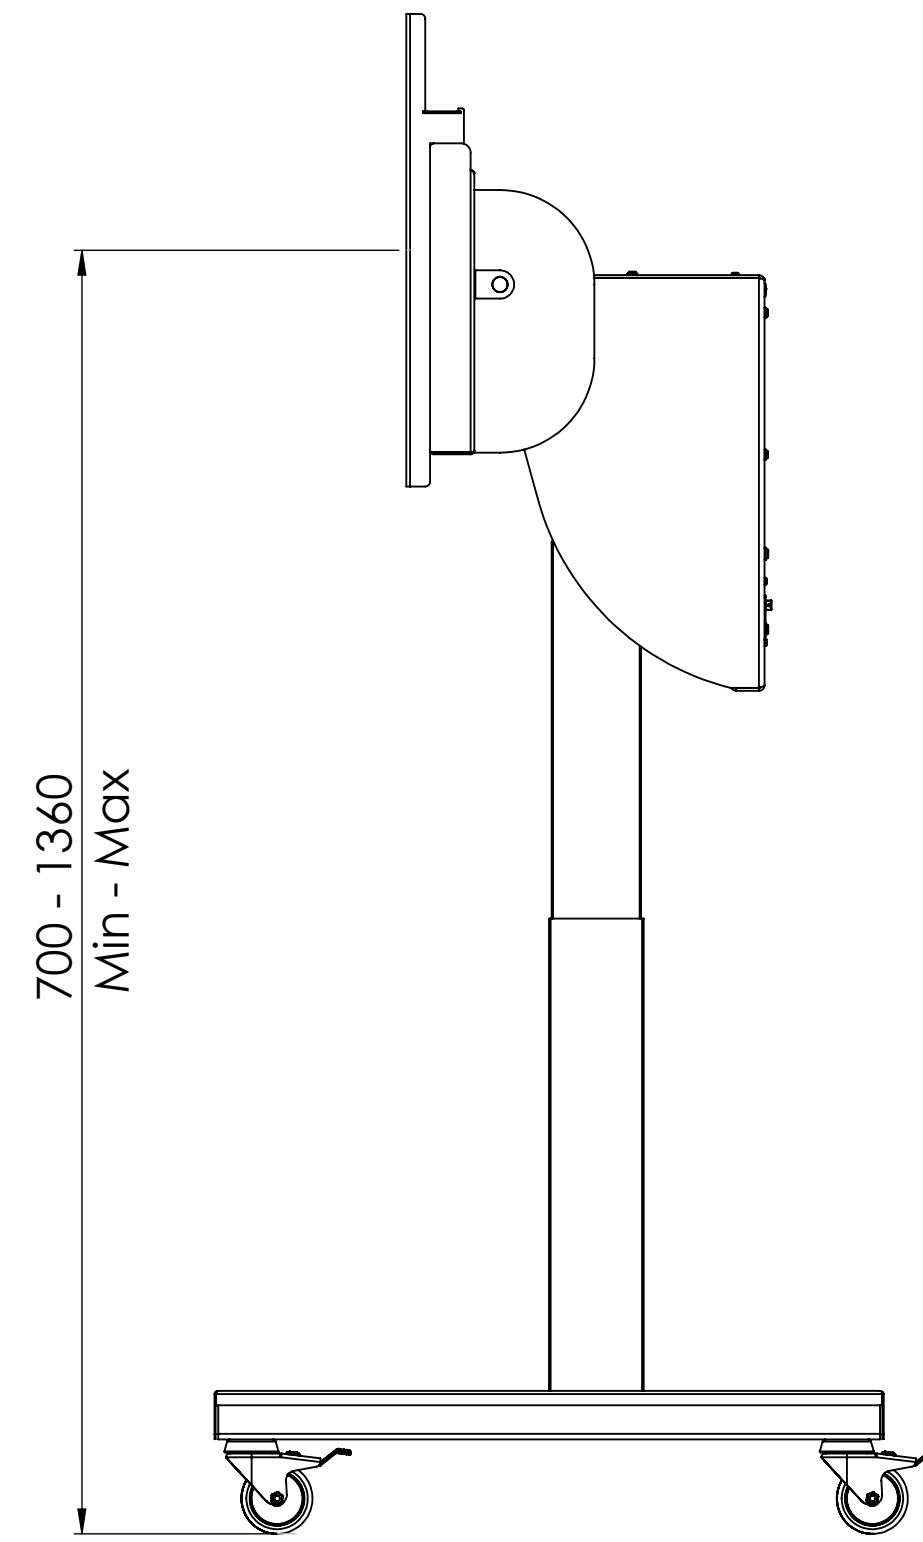

# Duo Fliptop Trolley - 8505

- Max capacity 100KG,
- Suitable for screens between 42 and 65in
- 660mm Electric Height Adjustment
- 100 Degrees of electric tilt adjustment
- Suitable for VESA mounts 200, 300, 400, 500, 600, 700 and 800mm in width and between 150 and 400mm in height

\* Please note screen sizings are based on screens with a central VESA pattern, offset VESA patterns may cause the screen to collide with the base of the unit.

**Loxkit Limited**  
First avenue  
Poynton Industrial Estate  
Poynton  
Cheshire  
England  
SK12 1YJ  
t: +44 (0) 845 519 5191  
w: [www.loxkit.com](http://www.loxkit.com)

The copyright of this drawing is retained by Loxit limited  
This drawing may not be reproduced without prior written permission of Loxit limited

\*Dimensions given to a tolerance of +-3mm