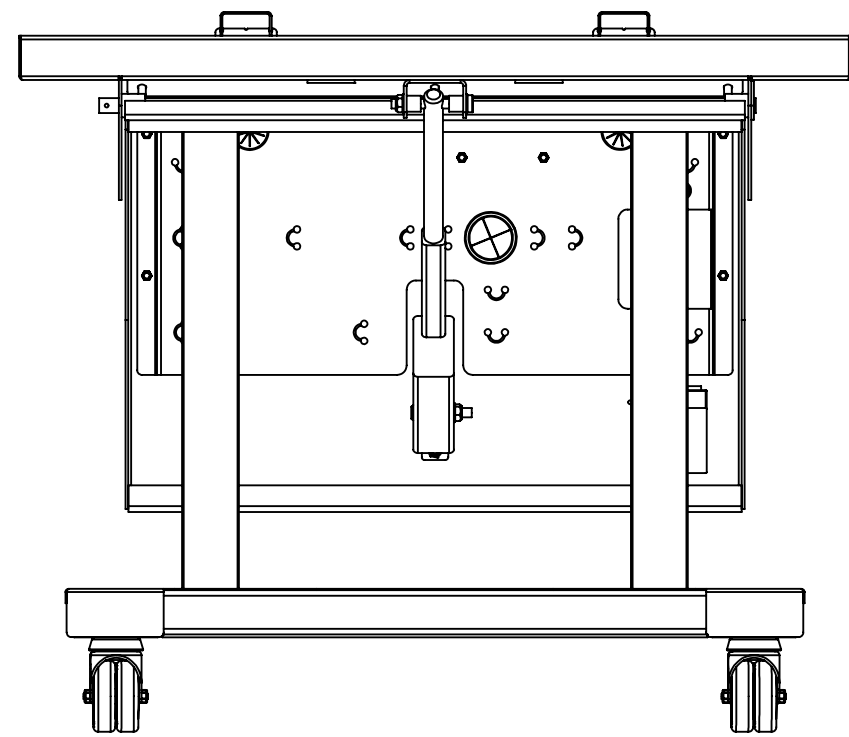

# Duo Fliptop Trolley - 8505

- Max capacity 100KG,
- Suitable for screens between 42 and 65in
- 660mm Electric Height Adjustment
- 100 Degrees of electric tilt adjustment
- Suitable for VESA mounts 200, 300, 400, 500, 600, 700 and 800mm in width and between 150 and 400mm in height

\* Please note screen sizings are based on screens with a central VESA pattern, offset VESA patterns may cause the screen to collide with the base of the unit.

**Loxkit Limited**  
First avenue  
Poynton Industrial Estate  
Poynton  
Cheshire  
England  
SK12 1YJ  
t: +44 (0) 845 519 5191  
w: [www.loxkit.com](http://www.loxkit.com)

The copyright of this drawing is retained by Loxit limited  
This drawing may not be reproduced without prior written permission of Loxit limited

\*Dimensions given to a tolerance of +-3mm