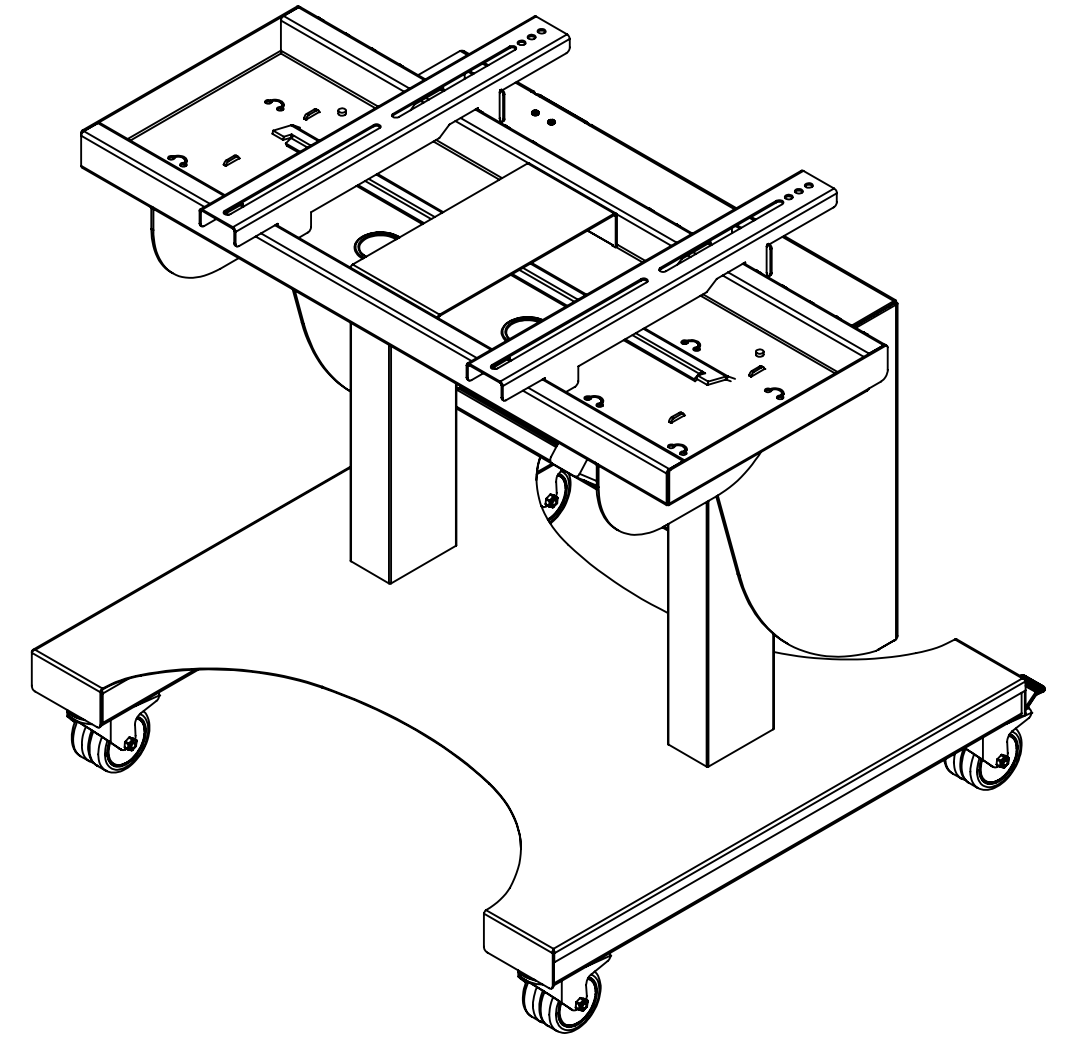

# Duo Fliptop Trolley - 8505

- Max capacity 100KG,
- Suitable for screens between 42 and 65in
- 660mm Electric Height Adjustment
- 100 Degrees of electric tilt adjustment
- Suitable for VESA mounts 200, 300, 400, 500, 600, 700 and 800mm in width and between 150 and 400mm in height

\* Please note screen sizings are based on screens with a central VESA pattern, offset VESA patterns may cause the screen to collide with the base of the unit.

**Loxkit Limited**  
First avenue  
Poynton Industrial Estate  
Poynton  
Cheshire  
England  
SK12 1YJ  
t: +44 (0) 845 519 5191  
w: [www.loxkit.com](http://www.loxkit.com)

The copyright of this drawing is retained by Loxit limited  
This drawing may not be reproduced without prior written permission of Loxit limited

\*Dimensions given to a tolerance of +-3mm