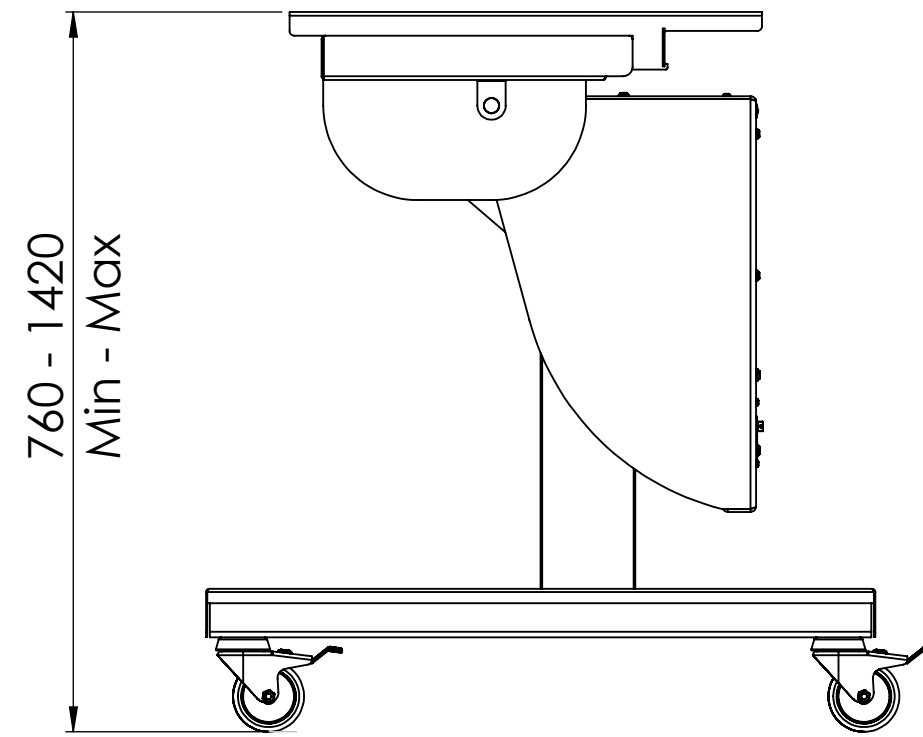

# Duo Fliptop Trolley - 8505

- Max capacity 100KG,
- Suitable for screens between 42 and 65in
- 660mm Electric Height Adjustment
- 100 Degrees of electric tilt adjustment
- Suitable for VESA mounts 200, 300, 400, 500, 600, 700 and 800mm in width and between 150 and 400mm in height

\* Please note screen sizings are based on screens with a central VESA pattern, offset VESA patterns may cause the screen to collide with the base of the unit.

**Loxkit Limited**  
First avenue  
Poynton Industrial Estate  
Poynton  
Cheshire  
England  
SK12 1YJ  
t: +44 (0) 845 519 5191  
w: [www.loxkit.com](http://www.loxkit.com)