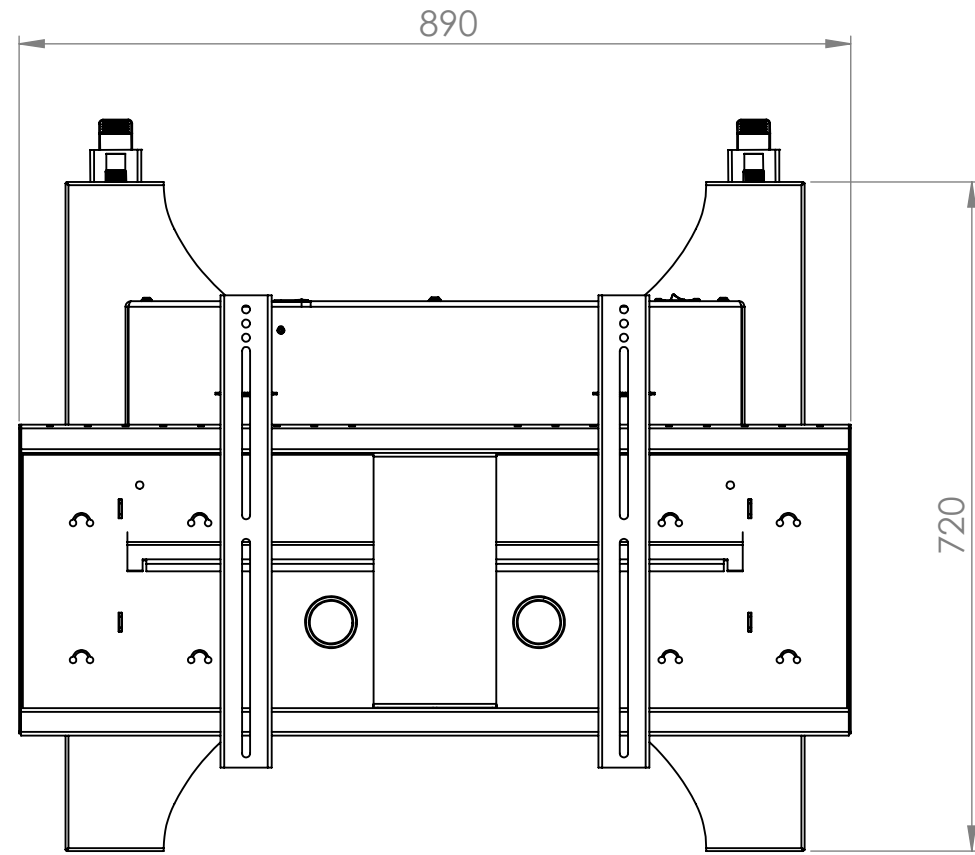

# Duo Fliptop Trolley - 8505

- Max capacity 100KG,
- Suitable for screens between 42 and 65in
- 660mm Electric Height Adjustment
- 100 Degrees of electric tilt adjustment
- Suitable for VESA mounts 200, 300, 400, 500, 600, 700 and 800mm in width and between 150 and 400mm in height

\* Please note screen sizings are based on screens with a central VESA pattern, offset VESA patterns may cause the screen to collide with the base of the unit.

**Loxkit Limited**  
First avenue  
Poynton Industrial Estate  
Poynton  
Cheshire  
England  
SK12 1YJ  
t: +44 (0) 845 519 5191  
w: [www.loxkit.com](http://www.loxkit.com)

The copyright of this drawing is retained by Loxit limited  
This drawing may not be reproduced without prior written permission of Loxit limited

\*Dimensions given to a tolerance of +-3mm